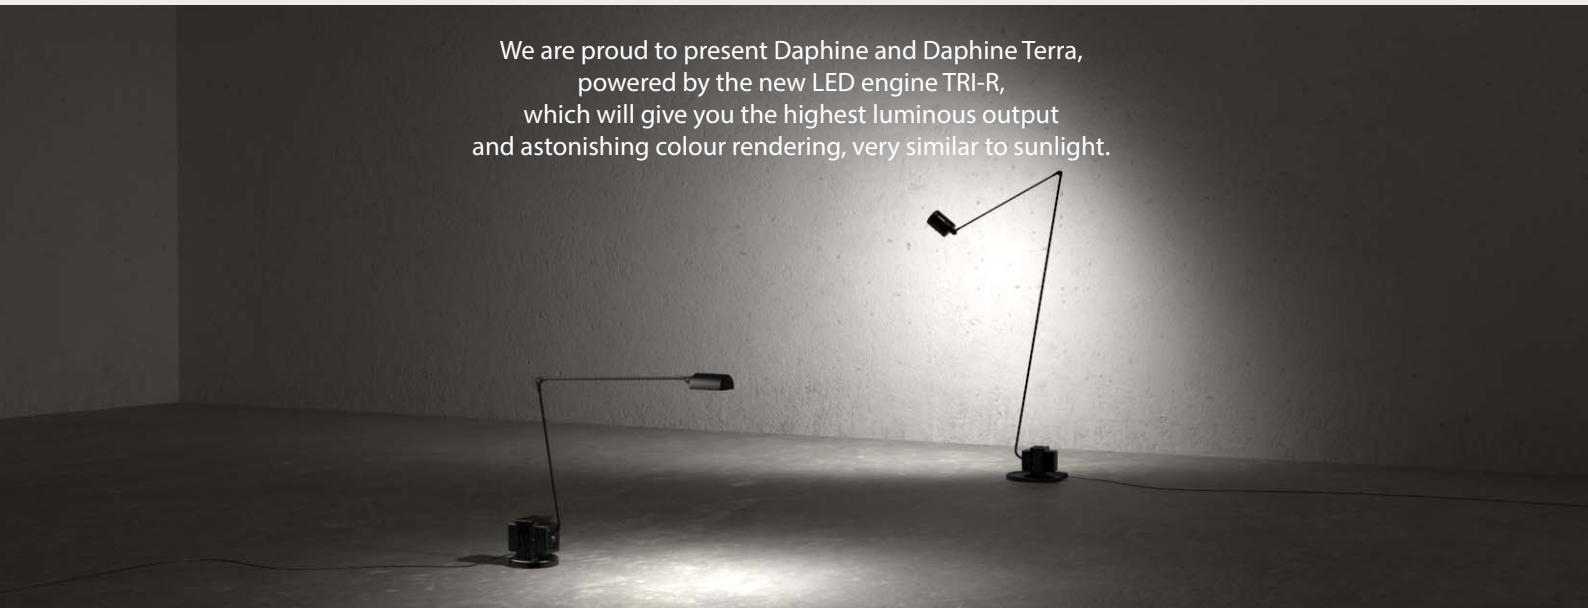

NEW 2018

Daphne TRI-R
Daphne Terra TRI-R

We are proud to present Daphne and Daphne Terra, powered by the new LED engine TRI-R, which will give you the highest luminous output and astonishing colour rendering, very similar to sunlight.

Technical data

Light Source	TRI-R • 8,2 W LED
Total Power Absorbtion	10,4 W
Luminous Flux	828 lm
Illuminance at 30cm	2080 lx
illumincance at 60cm	852 lx
Colour Render Index	CRI >97
Colour Temperature	3048 K